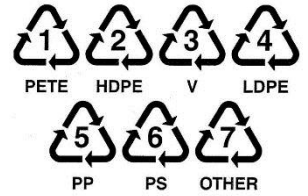

SINGLE STREAM CURBSIDE RECYCLING

 **Cardboard, Boxboard, Office Paper, Newsprint, Junk Mail, Magazines and Catalogues**

Shredded Paper
in clear bags

 **Plastic Containers, Plastic Milk Jugs, Milk and Juice Cartons**
(No "Clam Shell" Type Food Containers labelled #1) (No oil containers or chemical jugs)

Remove all lids and caps

 **Tin, Aluminum and Glass** Rinse all items – labels can remain on

ITEMS NOT ACCEPTED

Clamshell Containers

Lightbulbs

Plastic Bags and Stretch Wrap

Wood and Metal Scrap

Diapers