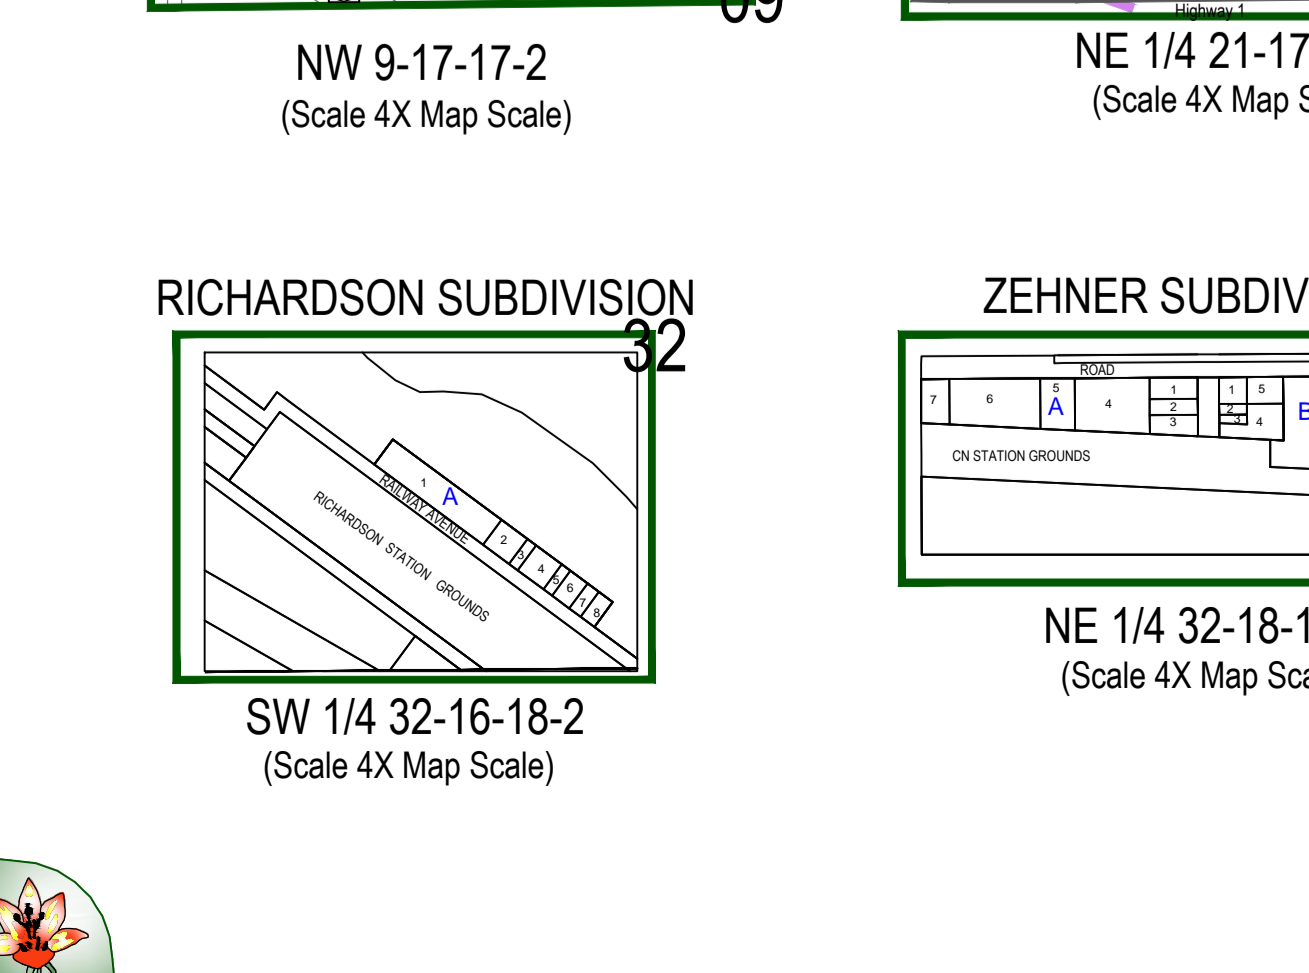

RURAL MUNICIPALITY of EDENWOLD No. 158

WEST OF THE SECOND MERIDIAN

100 Hutchence Road
Emerald Park, SK S4L 1C6
Phone: (306) 771-2522
Email: info@edenwold-sk.ca

MUNICIPAL COUNCIL table with columns for Division Index, Councilor Name, and Representative Name.

LEGEND table listing symbols for various features like Highway-2 Lane, CTP Road Primary, Municipal Gravel, etc.