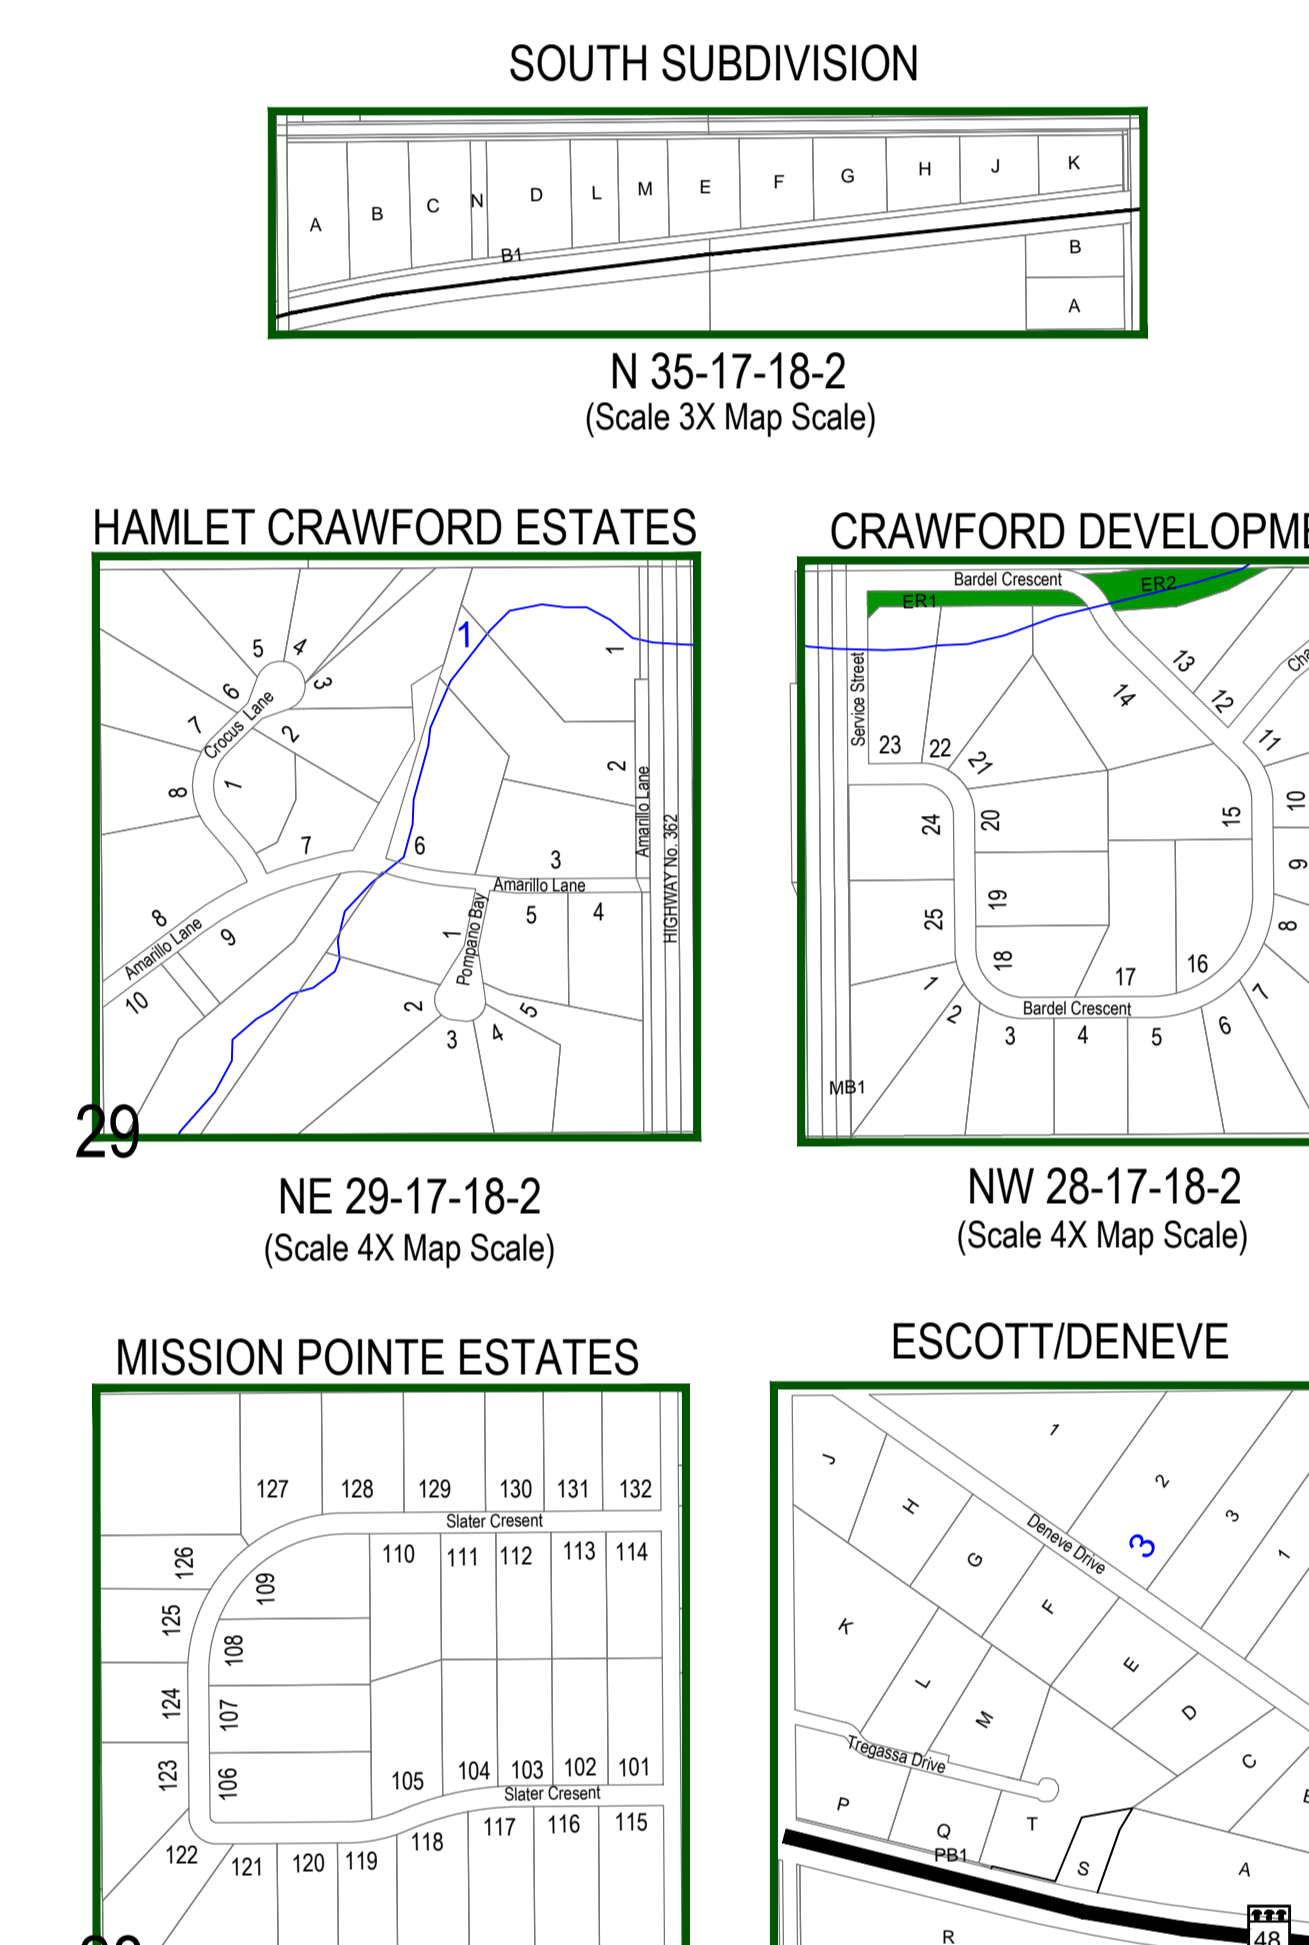

RURAL MUNICIPALITY of EDENWOLD No. 158

WEST OF THE SECOND MERIDIAN

100 Hutchence Road
Emerald Park, SK S4L 1C6
Phone: (306) 771-2522
Email: info@edenwold-sk.ca

MUNICIPAL COUNCIL table with columns for Division Index, Councilor Name, and Representative Name.

LEGEND table listing symbols for various features like Highway-2 Lane, CTP Road Primary, Municipal Gravel, etc.

SECTION AND LSD'S table showing township and section coordinates.

TERMS OF USE - WEBSITE text block.