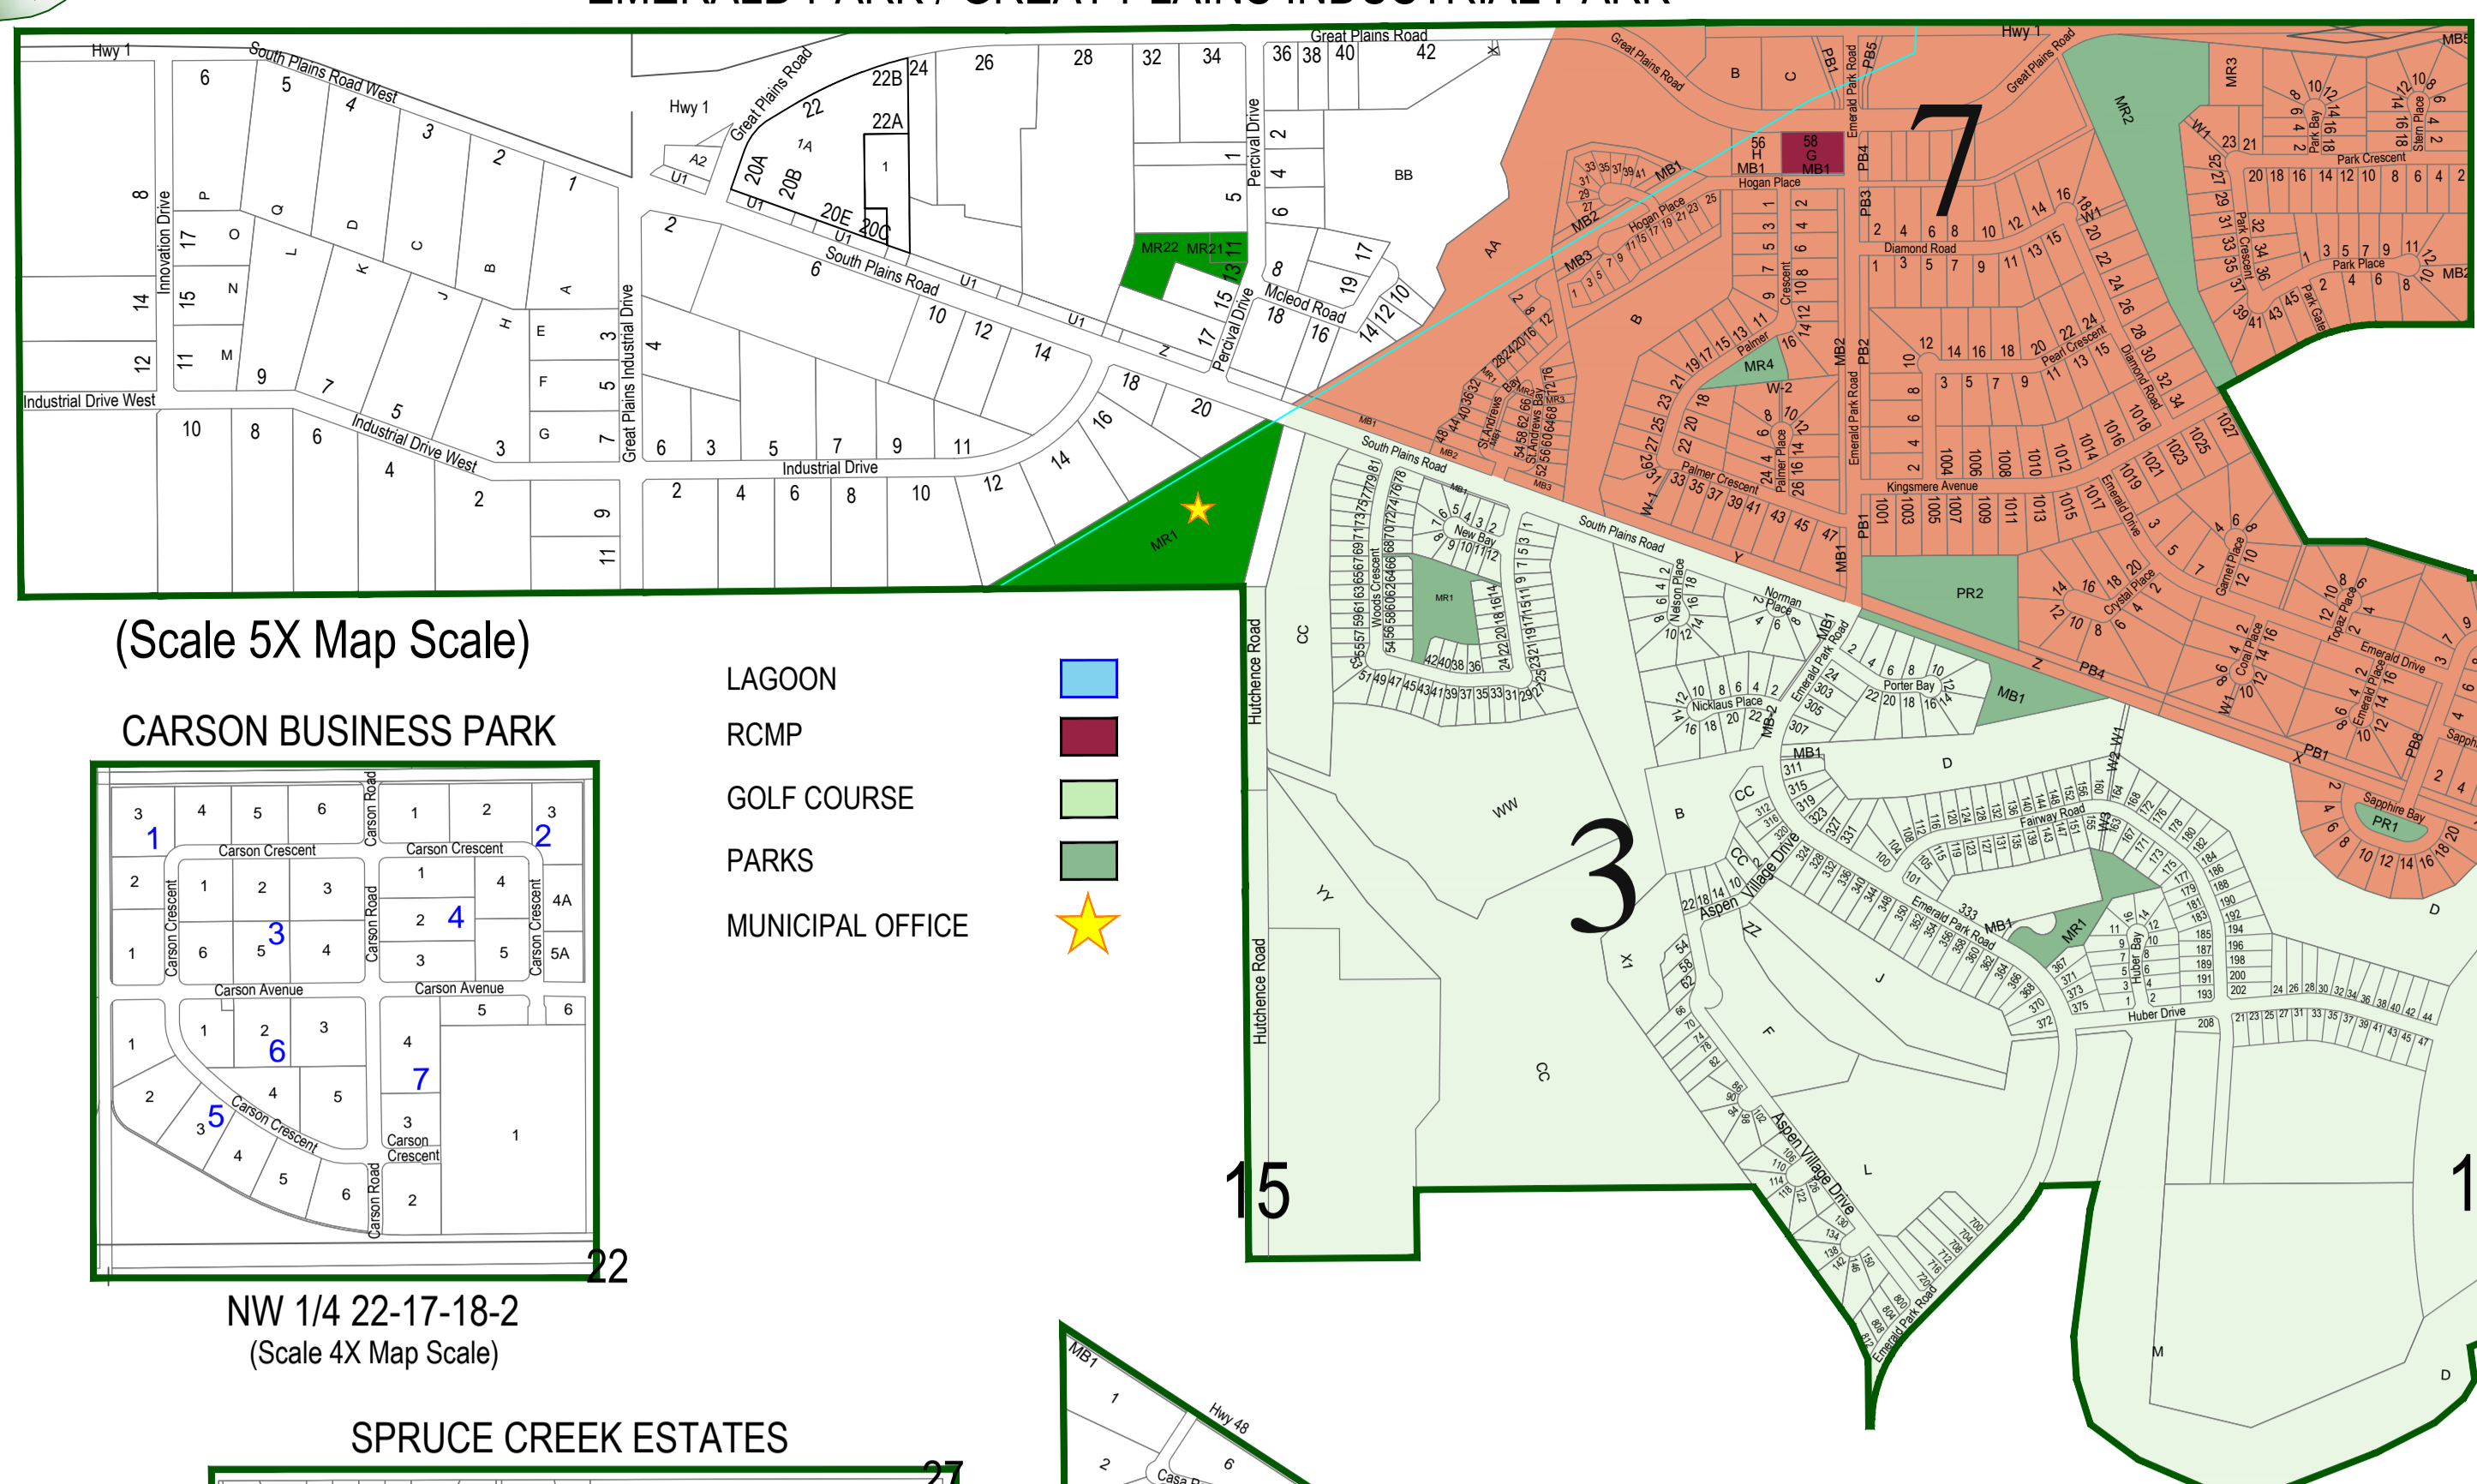

RURAL MUNICIPALITY of EDENWOLD No. 158

WEST OF THE SECOND MERIDIAN

100 Hutchence Road
Emerald Park, SK S4L 1C6
Phone: (306) 771-2522
Email: info@edenwold-sk.ca

MUNICIPAL COUNCIL table with columns for Division Index, Councilor Name, and Representative Name.

LEGEND table listing symbols for various features like Highway-2 Lane, CTP Road Primary, Municipal Gravel, etc.

SECTION AND LSD'S table showing township and section coordinates.

TERMS OF USE - WEBSITE text block.