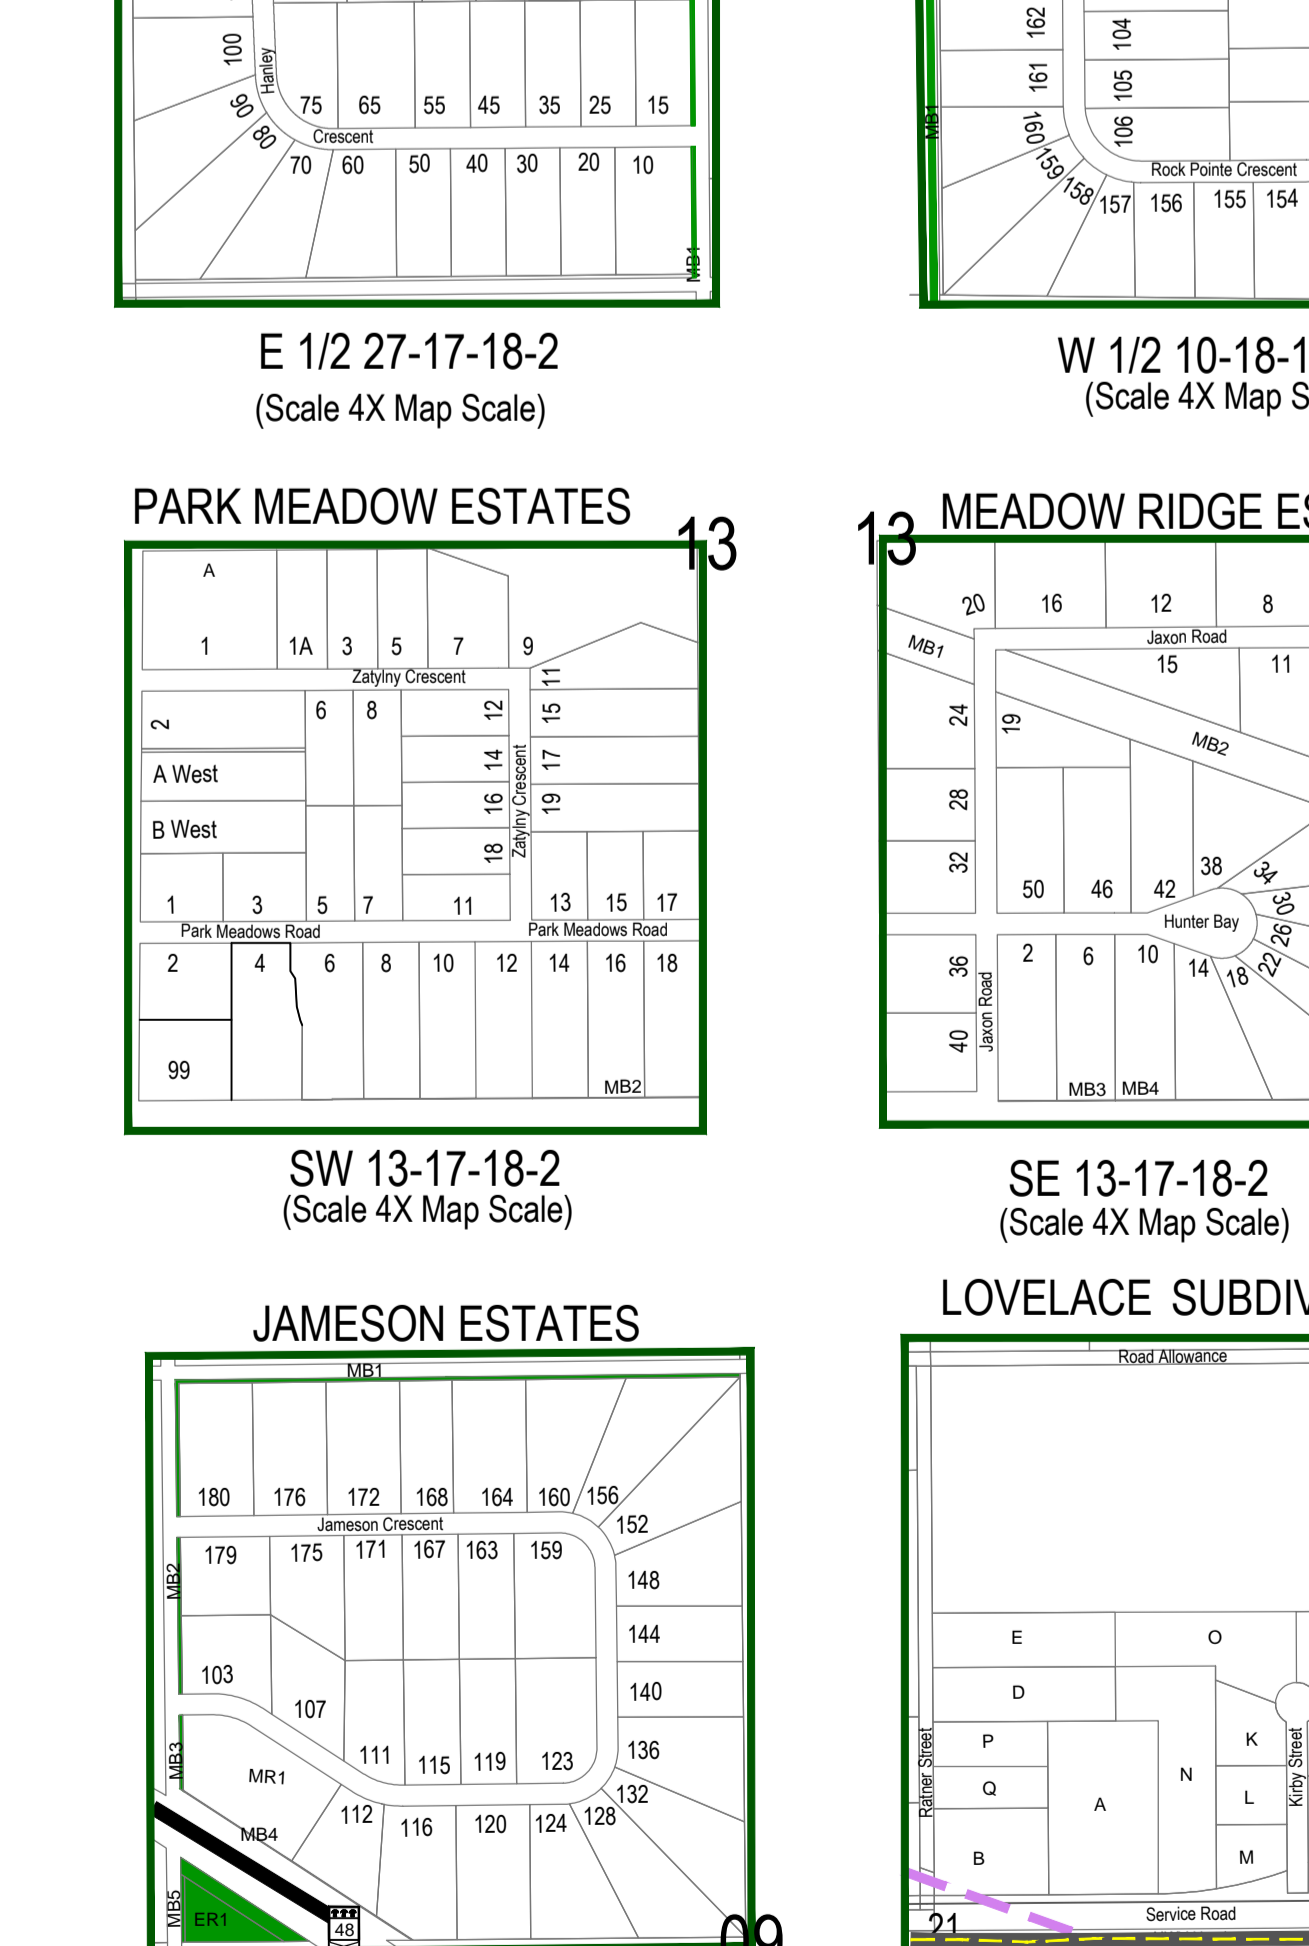

RURAL MUNICIPALITY of EDENWOLD No. 158

WEST OF THE SECOND MERIDIAN

100 Hutchence Road
Emerald Park, SK S4L 1C6
Phone: (306) 771-2522
Email: info@edenwold-sk.ca

MUNICIPAL COUNCIL table with columns for Division Index, Councilor Name, and Representative Name.

LEGEND table listing symbols for various features like Highway-2 Lane, CTP Road Primary, Municipal Gravel, etc.

SECTION AND LSD'S table showing township and section coordinates.

TERMS OF USE - WEBSITE text block.