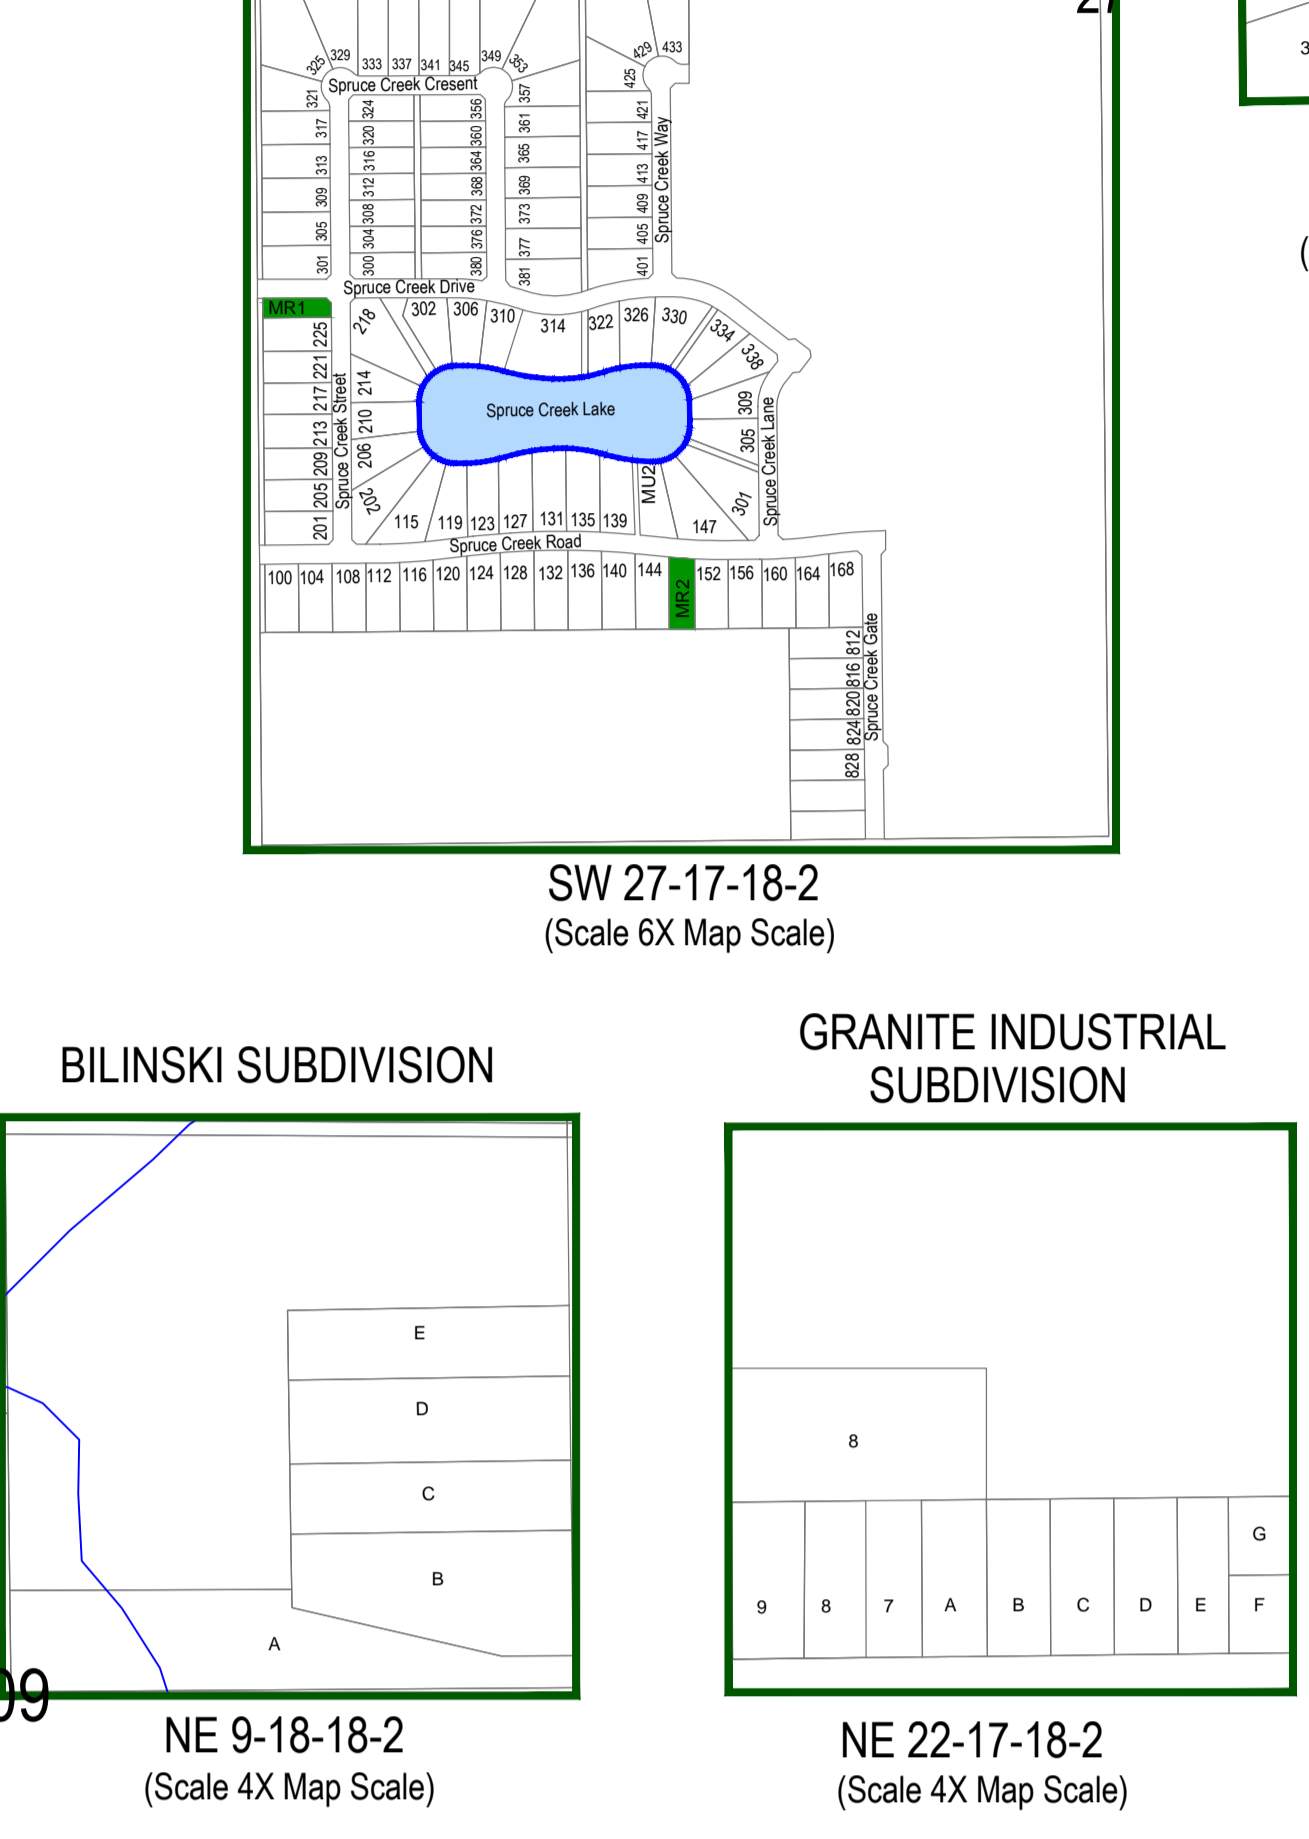

RURAL MUNICIPALITY of EDENWOLD No. 158

WEST OF THE SECOND MERIDIAN

100 Hutchence Road
Emerald Park, SK S4L 1C6
Phone: (306) 771-2522
Email: info@edenwold-sk.ca

MUNICIPAL COUNCIL table with columns for Division Index, Councilor Name, and Representative Name.

LEGEND table listing symbols for various features like Highway-2 Lane, CTP Road Primary, Municipal Gravel, etc.

SECTION AND LSD'S table showing township and section coordinates.

TERMS OF USE - WEBSITE text block.