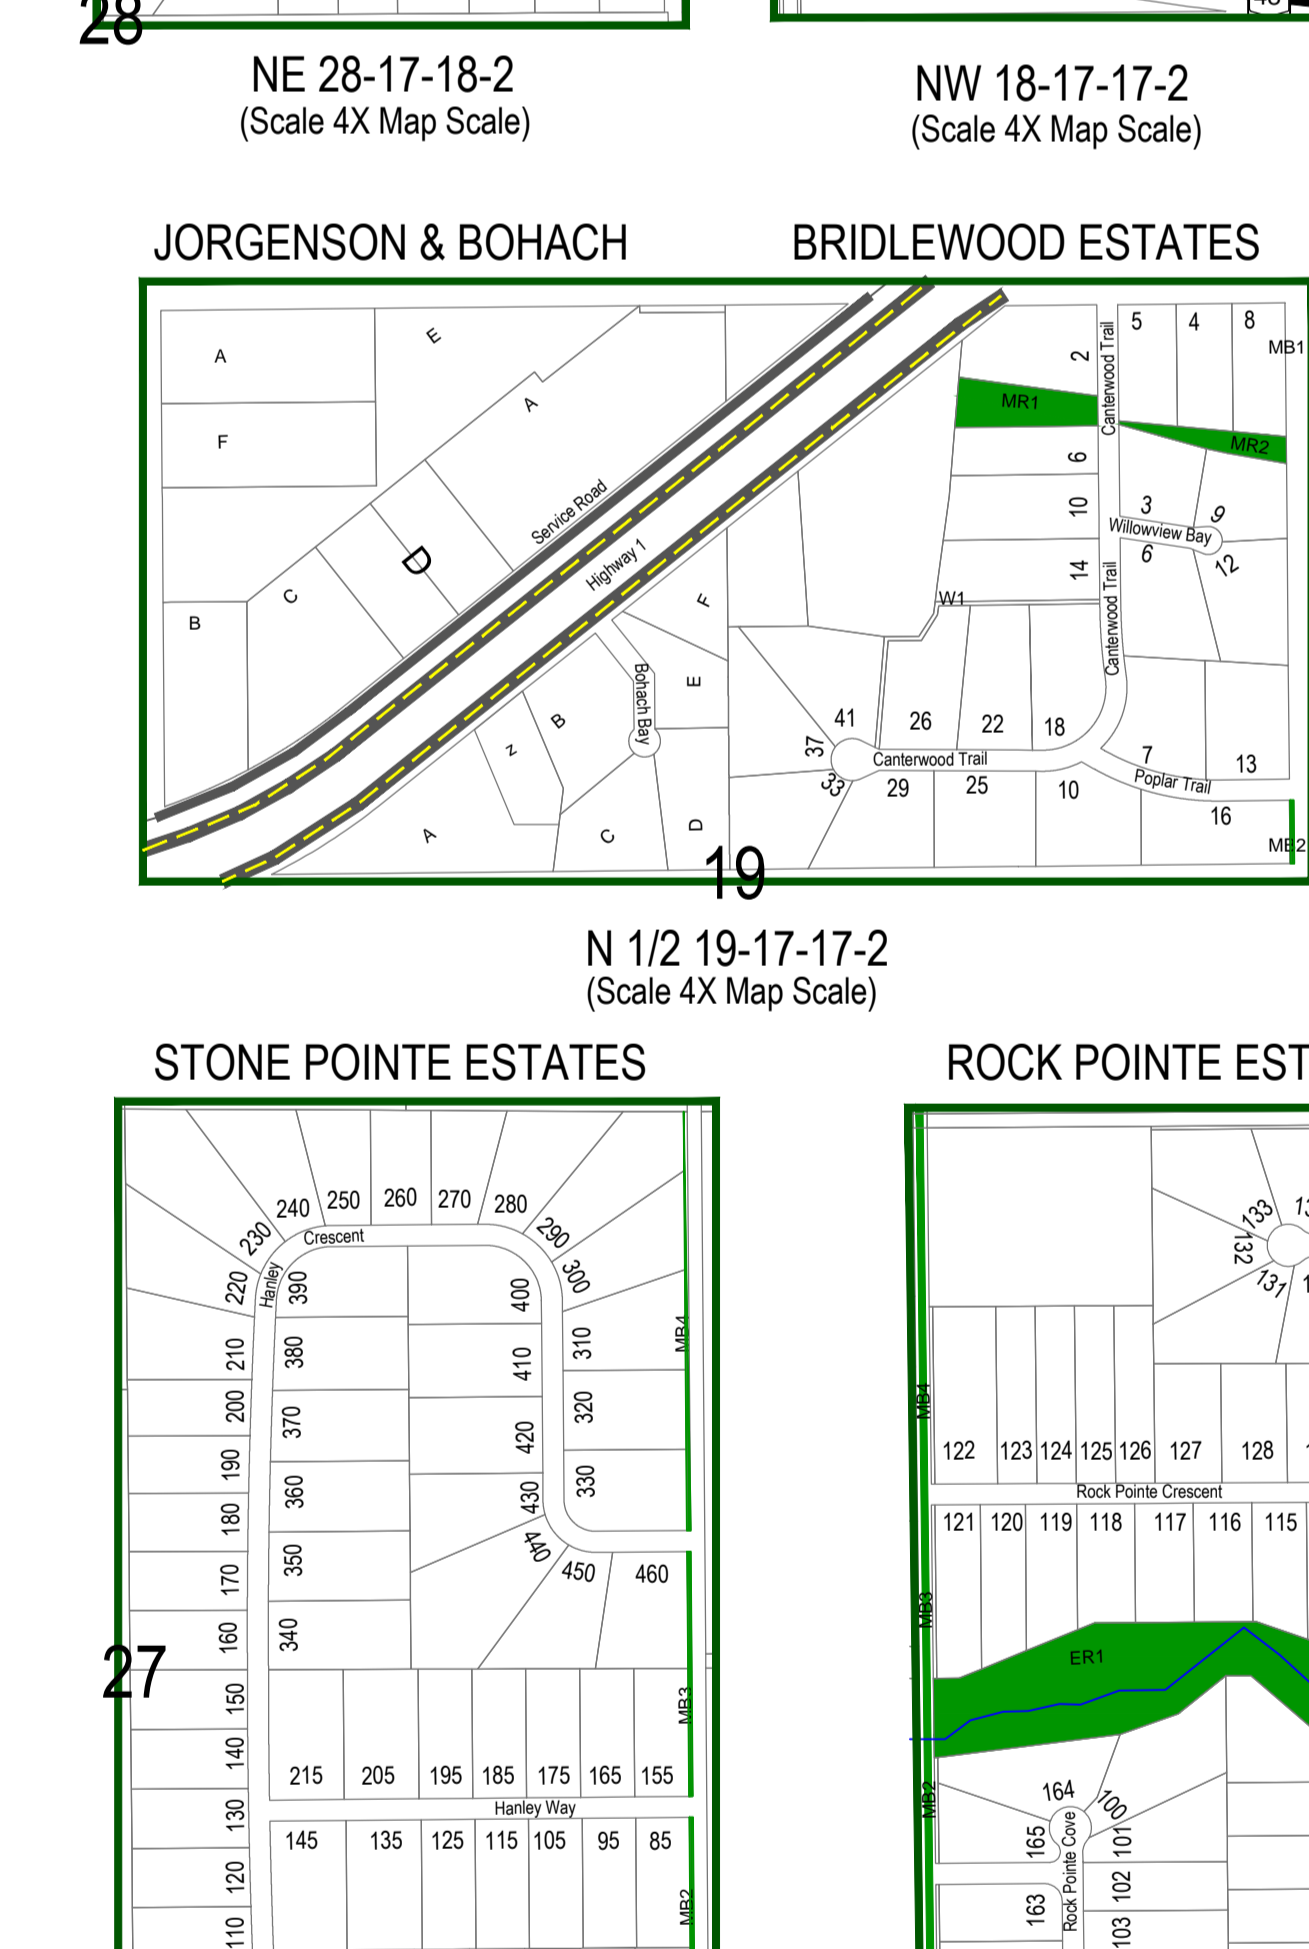

RURAL MUNICIPALITY of EDENWOLD No. 158

WEST OF THE SECOND MERIDIAN

100 Hutchence Road
Emerald Park, SK S4L 1C6
Phone: (306) 771-2522
Email: info@edenwold-sk.ca

MUNICIPAL COUNCIL table with columns for Division Index, Councilor Name, and Representative Name.

LEGEND table listing symbols for various features like Highway-2 Lane, CTP Road Primary, Municipal Gravel, etc.

SECTION AND LSD'S table showing township and section coordinates.

TERMS OF USE - WEBSITE text block.